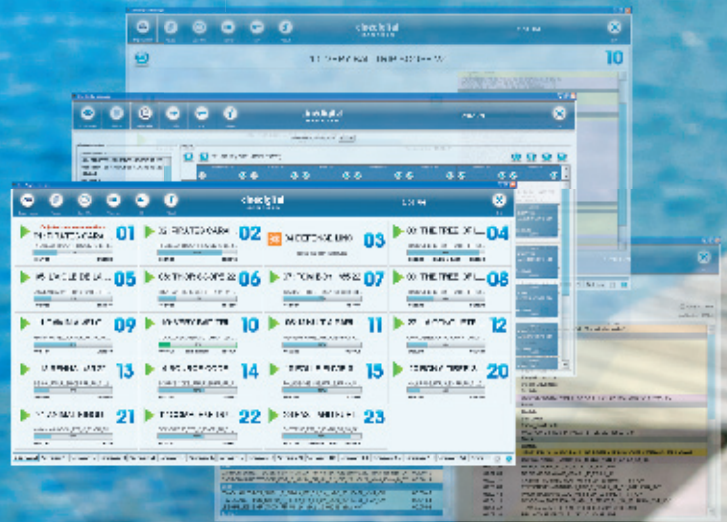

# Bring a touch of tactile to your life

**TMS CinéDigital Manager®**

A very intuitive system combined with a simplified user interface makes this software the essential innovation for optimizing the management of your cinema, irrespective of its size.

**Free  
Lite edition\***

\*Max 2 screens  
without extra features

Available on

[www.cinedigitalmanager.com](http://www.cinedigitalmanager.com)

# CinéDigital Manager TMS makes digital cinema management simple and efficient

	Free Lite Edition	Professional Edition
Price	Free	Per screen
Number of screens	2	Unrestricted
<b>Monitoring Module</b>		
Global view & unitary view	•	•
Progress monitoring of the running session and of its playlist	•	•
Progress monitoring of next scheduled sessions	•	•
Video feedback from IP cameras		•
Control of the session	•	•
On the fly Intermission management		•
Control of the scheduler status	•	•
Macro Execution	•	•
Hardware alerts	•	•
<b>Playlists Editor</b>		
Centralized management of playlists and contents		•
Playlists Creation	•	•
Sub-playlists Creation		•
Automatic import of advertising packages		•
Checking of contents integrity	•	•
Checking of dependencies between contents	•	•
Checking of KDM validity	•	•
Display the location of contents	•	•
Content filtering by location, type and keyword	•	•
<b>Scheduler</b>		
View as weekly calendar	•	•
Highlighting of problematic sessions	•	•
Automatic transfer of scheduled playlists		•
Automatic transfer of missing contents		•
Creation and deletion of sessions per day or per week	•	•
Duplication of scheduling by days	•	•

## Transfer of playlists and contents

	Lite Edition	Professional Edition
Possibility to choose the date and time for each transfer	•	•
Monitoring the progress of transfers	•	•
Content filtering by location, type and keyword	•	•
Automatic transfer of missing contents		•
Automatic transfer of dependent contents	•	•
No limit to the number of scheduled transfers	•	•
Checking of contents integrity	•	•